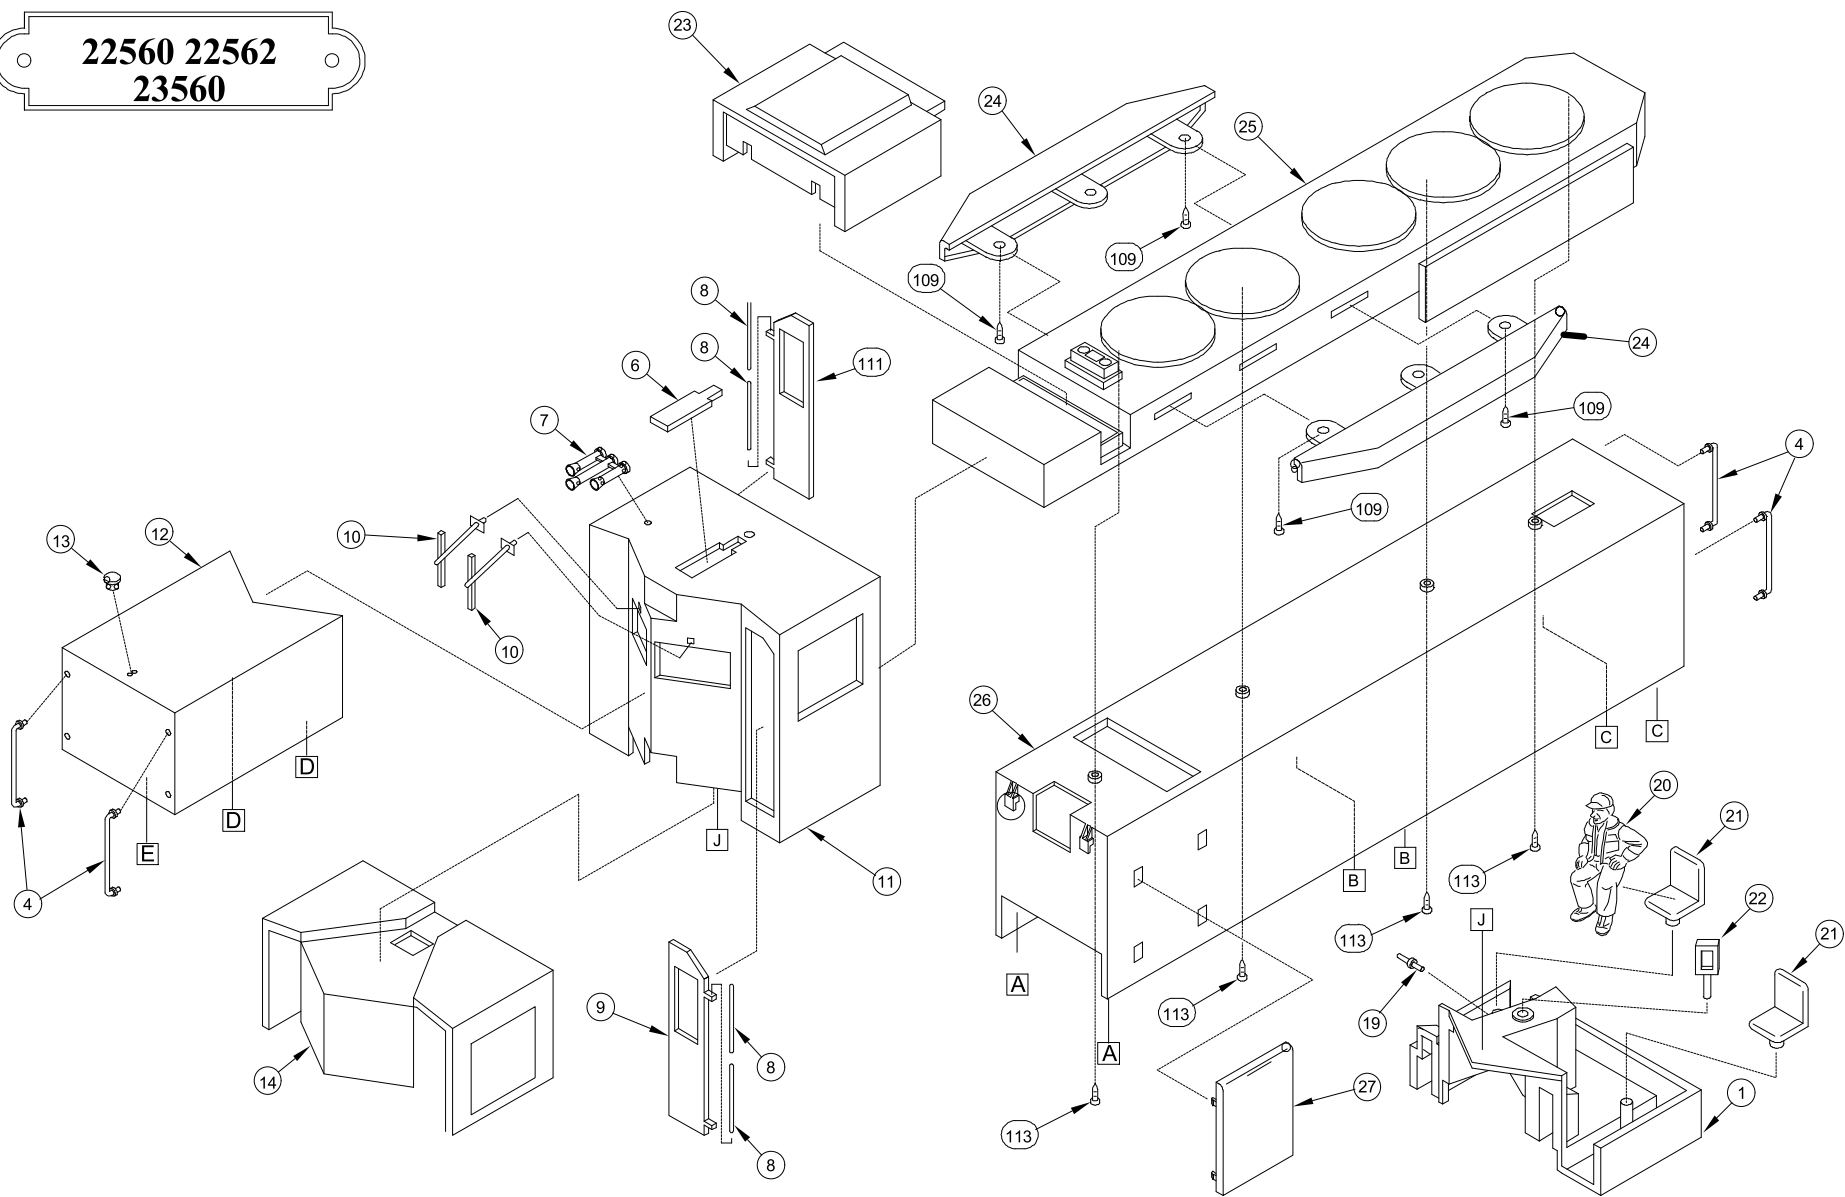

22560 22562
23560